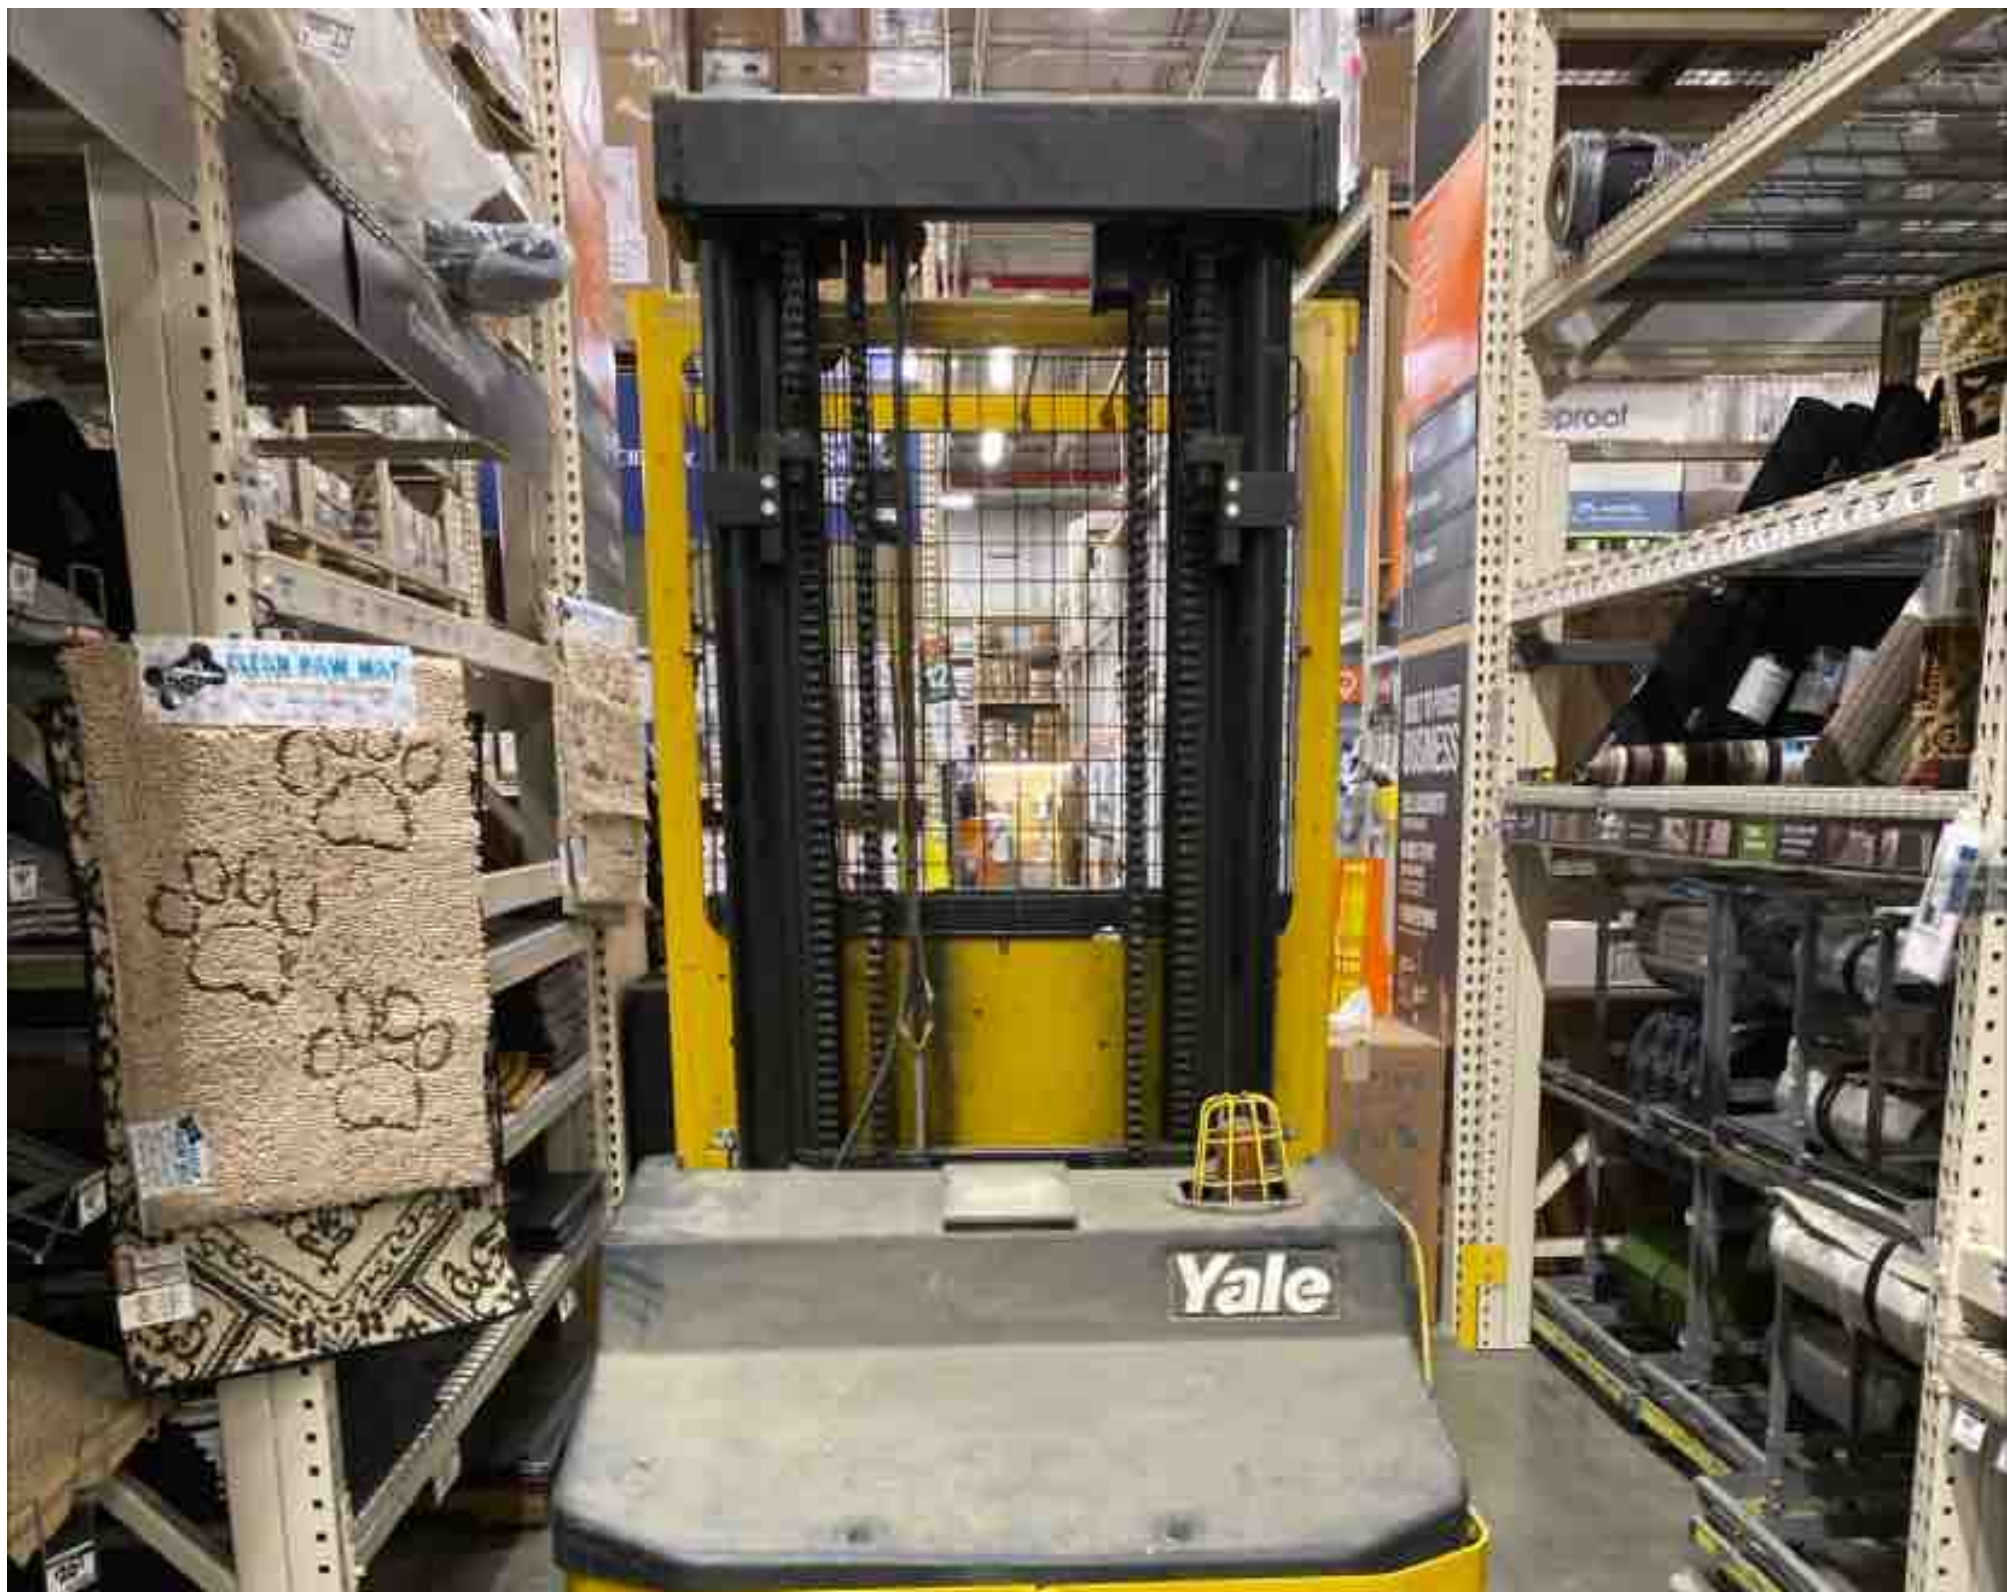

# CONDITION REPORT - ELECTRIC

Manufacturer	Model	Year	Serial Number	Corrected
YALE MANUFACTURER	OS030EF	2018	D801N07129S	D801N07129S

Mast	3 Stage FFL (Triplex)	Hours	2321	Inspected
Mast Height Lowered		Voltage	24 Volt	
Mast Height Raised	213	Attachment		
Hydraulic Control Valve		Directional Control		
Capacity	3000	Tires		

Yale

Handwritten text on a dark, textured surface, possibly a book cover or folder, appearing to read "The Great American Novel" or similar.