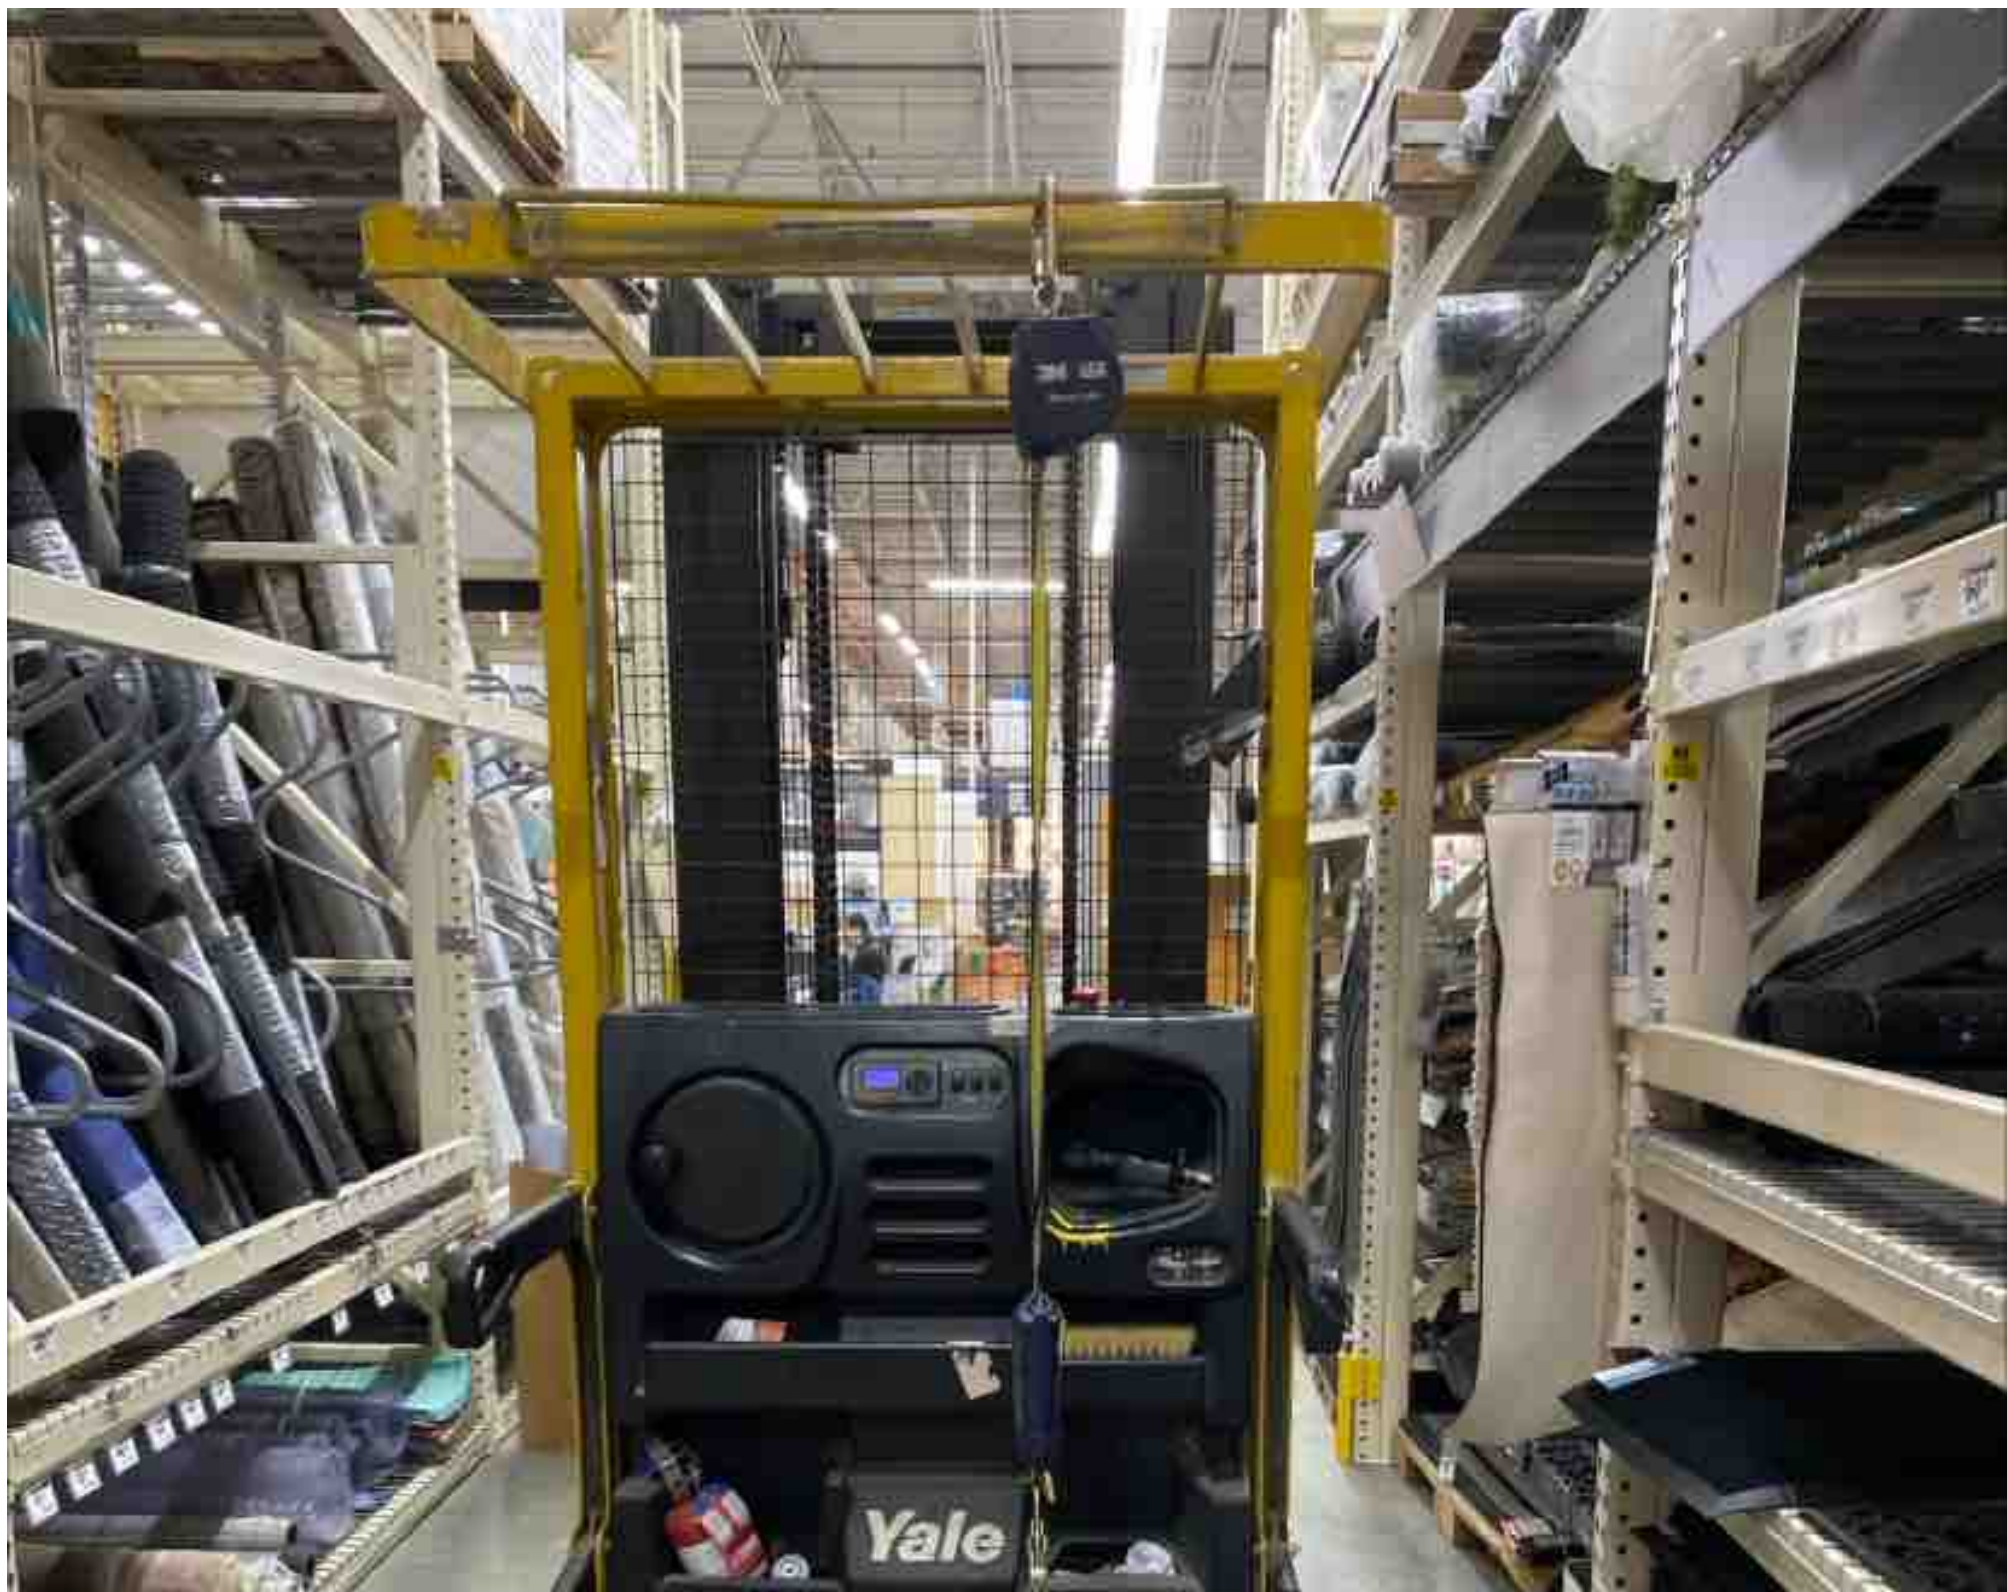

# CONDITION REPORT - ELECTRIC

Manufacturer	Model	Year	Serial Number	Corrected
YALE MANUFACTURER	OS030EF	2018	D801N07129S	D801N07129S

Mast	3 Stage FFL (Triplex)	Hours	2321	Inspected
Mast Height Lowered		Voltage	24 Volt	
Mast Height Raised	213	Attachment		
Hydraulic Control Valve		Directional Control		
Capacity	3000	Tires		

Inspector Company Name	Alta Material Handling	Inspection Date	12/8/2023 10:44:53 AM
Inspector Name	hankfitz		

(\* Legend: =Checked OK)  
Inspected

Deep Op Platform + 1067 mm (42 In)  
Forks

Max A.H. (6 Hr Rt) 770

Capacity 2226 kg (4864 lb)

Capacity 2750 kg (6064 lb)

Capacity 408 kg (900 lb)

Capacity 544 kg (1200 lb)

Capacity 11 mm (41 In)

Capacity 8 mm (65.50 In)

**Operators and Mechanics Only**

Read Operating Manual located  
on Drive Unit Cover

Yale

Handwritten text on a dark, textured surface, possibly a book cover or folder, appearing to read "The Great American Novel" or similar.