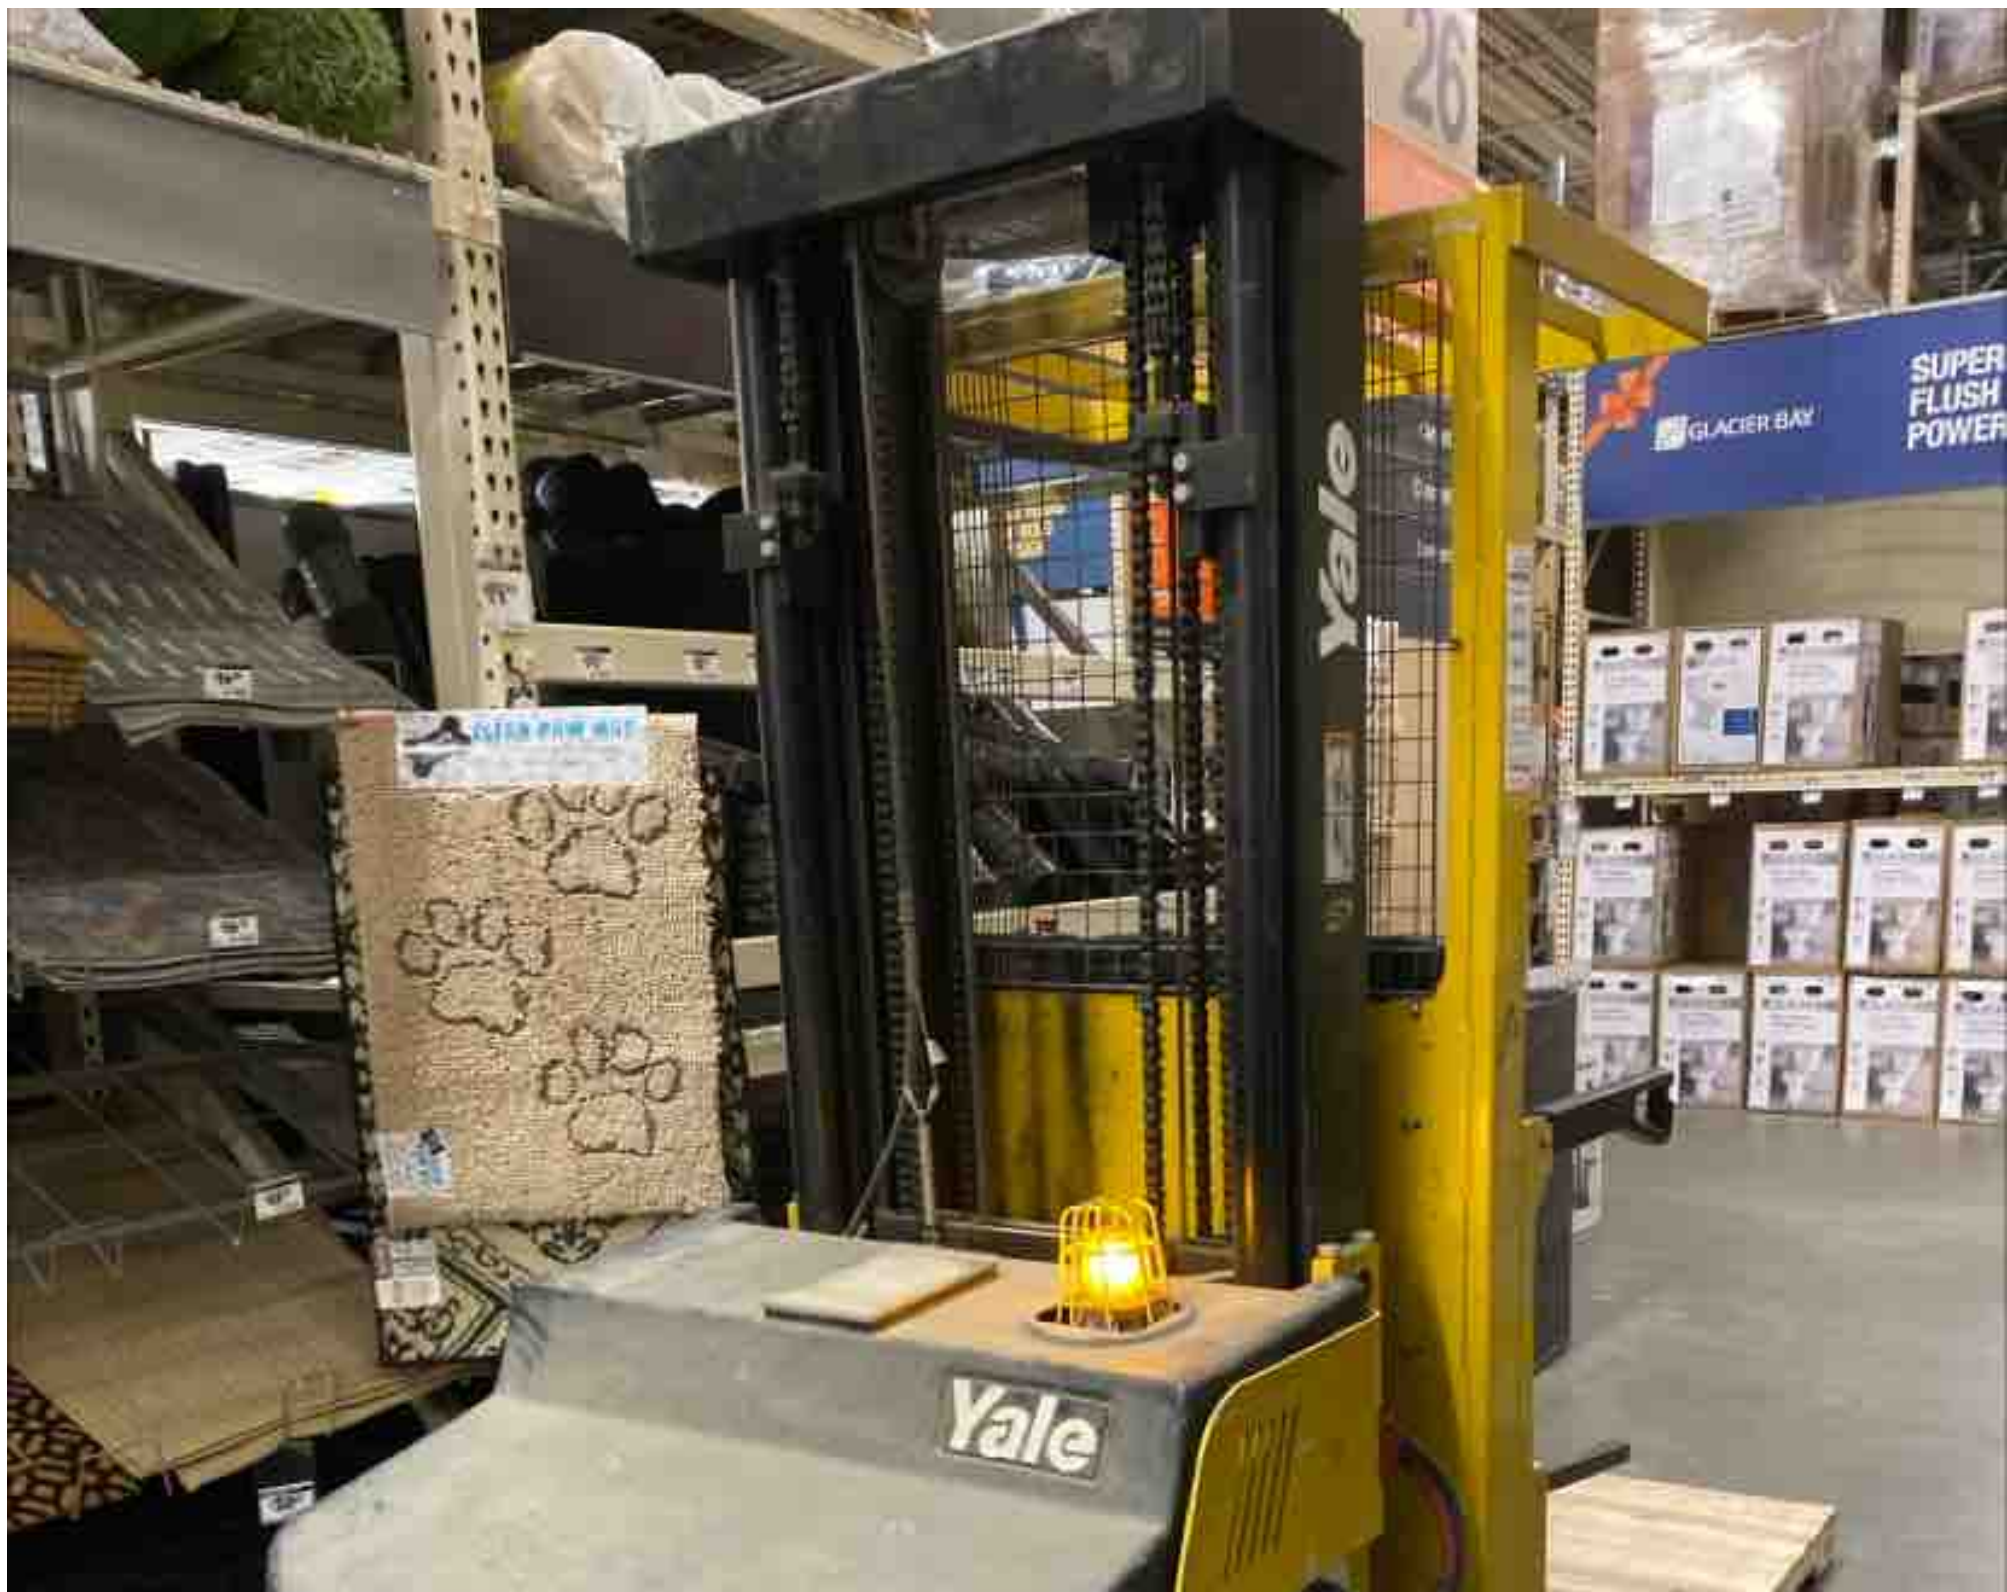

# CONDITION REPORT - ELECTRIC

Manufacturer	Model	Year	Serial Number	Corrected
YALE MANUFACTURER	OS030EF	2018	D801N07129S	D801N07129S

Mast	3 Stage FFL (Triplex)	Hours	2321	Inspected
Mast Height Lowered		Voltage	24 Volt	
Mast Height Raised	213	Attachment		
Hydraulic Control Valve		Directional Control		
Capacity	3000	Tires		

Inspector Company Name	Alta Material Handling	Inspection Date	12/8/2023 10:44:53 AM
Inspector Name	hankfitz		

(\* Legend: =Checked OK)  
Inspected

Deep Op Platform + 1067 mm (42 In)  
Forks

Max A.H. (6 Hr Rt) 770

Yale

Handwritten text on a dark, textured surface, possibly a book cover or folder, appearing to read "The Great American Novel" or similar.